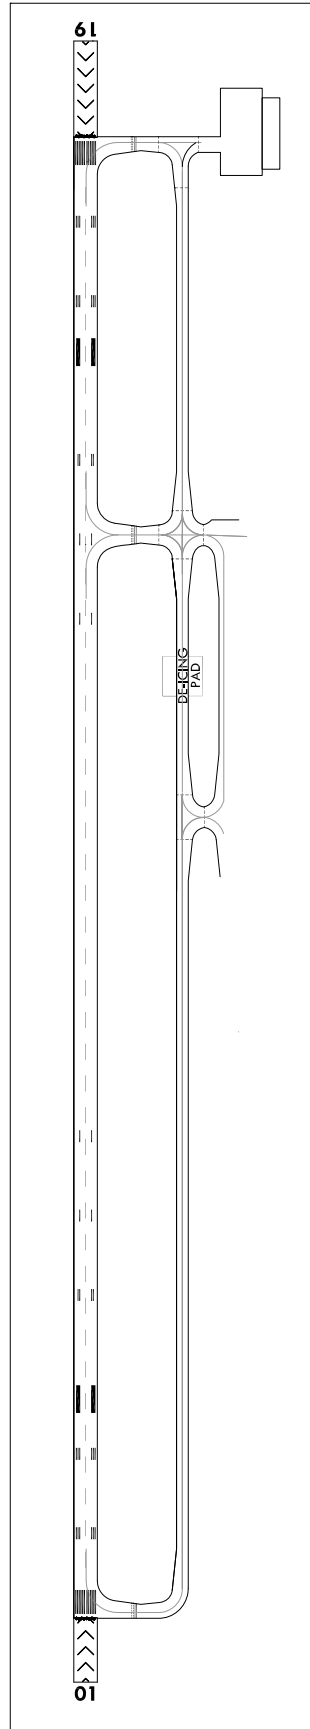

LIGHTING AND  
MARKING CHART

MUAN / Muan Intl

MARKING AIDS RWY 01/19 AND EXIT TWY

LIGHTING AIDS RWY 01/19 AND EXIT TWY